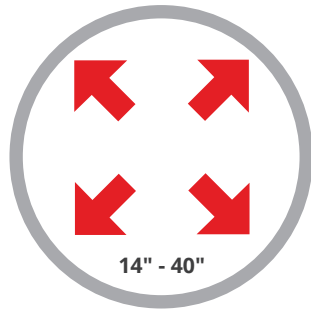

# Steiner ST590 Truck Tyre Changer

2200 MM

Maximum Wheel Diameter

14" - 40"

Rim Diameter

1100 MM

Tyre Width

130 - 150 bar

## Technical Features:

› Rim Diameter	14 - 40"
› Rim Range with Claw Extension	40 - 56"
› Max Wheel Diameter	2200mm
› Tyre Width	1100mm
› Rotation Speed	4.2 / 8.5 rpm
› Working Air Pressure	130-150 bar
› Bead Breaker Force	3000kg
› Power Supply Voltage	380V/3PH 50HZ

## Measurements:

› Dimensions (LxWxH)	2160 x 2000 x 1830 mm
› Net Weight	987kg
› Gross Weight	1252kg